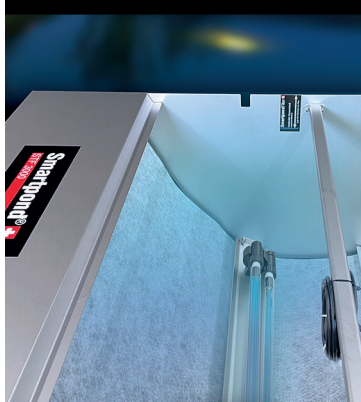

## NATURE MEETS TECHNOLOGY

The well-proven swimming pond fleece filter with optimised mechanics and several additional options.

[www.smartpond-filter.com](http://www.smartpond-filter.com)

# Swimming pond filter

## Fleece filter STF 3000

The proven fleece filter from Smartpond, completely mechanically revised with relay control or now also optionally with the PROline control, is available since 2021 ingenious technology is combined with the latest functionality: control and monitoring via Smartpond® App. Additional features are the monitoring of „End of fleece roll”, temperature control, pond refill...“

## The functions of the **STF 3000** speak for themselves:

Technical specifications:	STF 3000-500	STF 3000-800
Dimensions LxWxH:	1350 x 520 x 530 mm	1350 x 770 x 530 mm
Fleece consumption:	depending on contamination	depending on contamination
for swimming ponds up to:	120,000 litres	250,000 litres
Inputs:	3 x 110 mm	3 x 110 mm
Outputs:	1 x 110 mm	1 x 110 mm
Relay control:	Yes	Yes
PROline control:	Yes	Yes