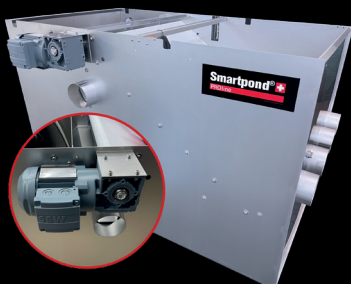

EndlessBeltFilter PROline HF 200

Dim. LxWxH: 1'500 x 1'150 x 890 mm
Max. Pump capacity : 200.000 l/h
For koi ponds up to 220 m³
For swimming ponds up to 650 m³
Inlet: 2 x Ø 250 mm
Outlet: 3 x Ø 250 mm

EndlessBeltFilter PROline PLUS 800 / 1200