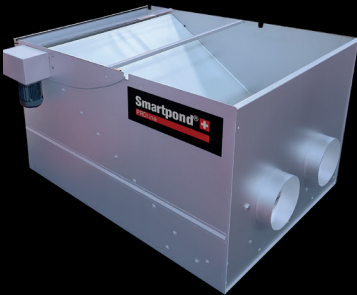

Thanks to this plug & play system with different sizes - for koi ponds all with integrated biochamber - all wishes are covered!

EndlessBeltFilter PROline EBF 500

Dim. LxWxH: 1'350 x 470 x 890 mm

Max. pump capacity: 30.000 l/h

For swimming ponds up to 120 m³

Biovolume: 580 l

Recom. biomedium vol. up to 250 l

EndlessBeltFilter PROline EBF 1200

Dim: LxWxH: 1'350 x 1'150 x 890 mm
Max. Pump capacity: 90.000 l/h
For koi ponds up to: 100 m³
For swimming ponds up to: 200 m³
Biovolume: 850 l
Recom. biomedium vol. up to 350 l

EndlessBeltFilter PROline HF 200

Dim. LxWxH: 1'500 x 1'150 x 890 mm
Max. Pump capacity : 200.000 l/h
For koi ponds up to 220 m³
For swimming ponds up to 650 m³
Inlet: 2 x Ø 250 mm
Outlet: 3 x Ø 250 mm

EndlessBeltFilter PROline PLUS 800 / 1200